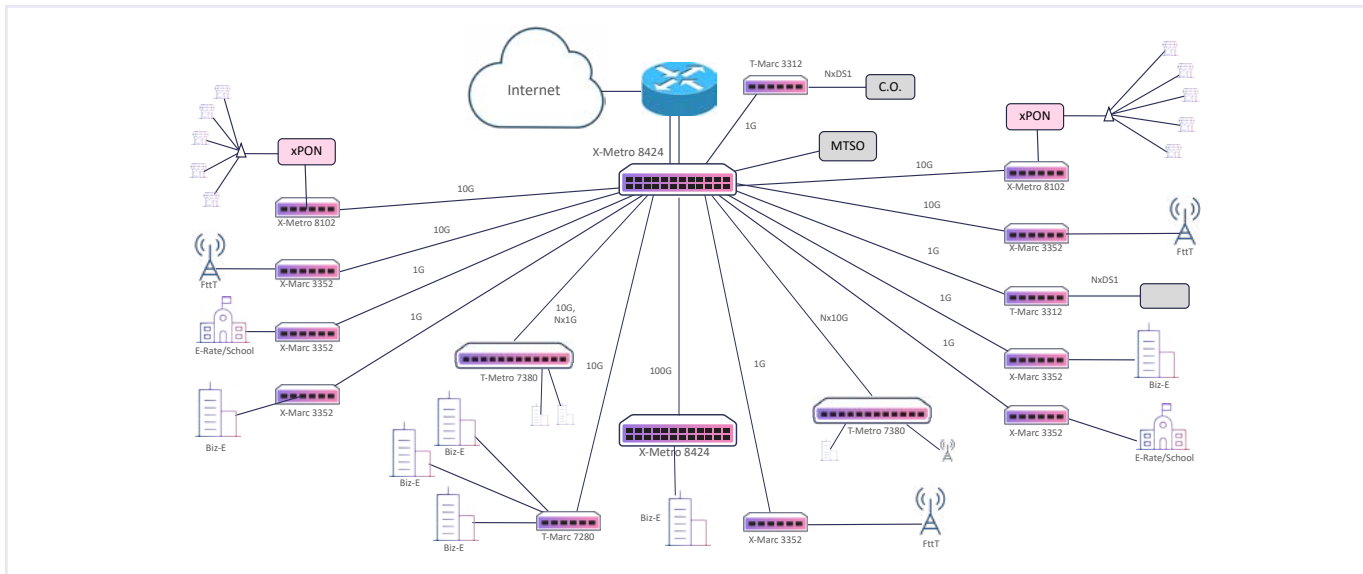

Features and Capabilities

Ethernet Services	- Supports ELINE, ELAN - ETRIEE with 32K MAC address table and jumbo frame support
IP Services	- IPv4/v6 routing (OSPF, BGP, VRF Lite) - DHCP functions
MPLS Services	- L2VPN, L3VPN, and H-VPLS - SR ideal for high-capacity traffic aggregation
QoS Capabilities	- Advanced hierarchical traffic management with WRED and SP/WRR scheduling
OAM & SLA Assurance	- Hardware-based OAM CFM, Y.1731, BFD, Y.1564 - TWAMP for robust network monitoring
Synchronization	Precision SyncE for reliable timing in mission-critical applications

Applications

Ordering Information

Part Number	Description
XM-7380-2AC	Standard 1U, IP/MPLS device, 20x 10G/1G SFP+ 32 x 1G SFP, CONSOLE and SNMP ports for management, dual hot-swappable AC power supplies
XM-7380-AC	Standard 1U, IP/MPLS device, 20x 10G/1G SFP+ 32 x 1G SFP, CONSOLE and SNMP ports for management, single hot-swappable AC power supply
XM-7380-2DC	Standard 1U, IP/MPLS device, 20x 10G/1G SFP+ 32 x 1G SFP, CONSOLE and SNMP ports for management, dual hot-swappable DC power supplies
XM-7380-DC	Standard 1U, IP/MPLS device, 20x 10G/1G SFP+ 32 x 1G SFP, CONSOLE and SNMP ports for management, single hot-swappable DC power supply
XM-7380-AC/DC	Standard 1U, IP/MPLS device, 20x 10G/1G SFP+ 32 x 1G SFP, CONSOLE and SNMP ports for management, dual hot-swappable AC_DC power supplies

Experience the Power of X-Series: Invest in **X-Metro 7380** to boost your network. Contact Telco Systems at sales@telco.com or visit our website www.telco.com.