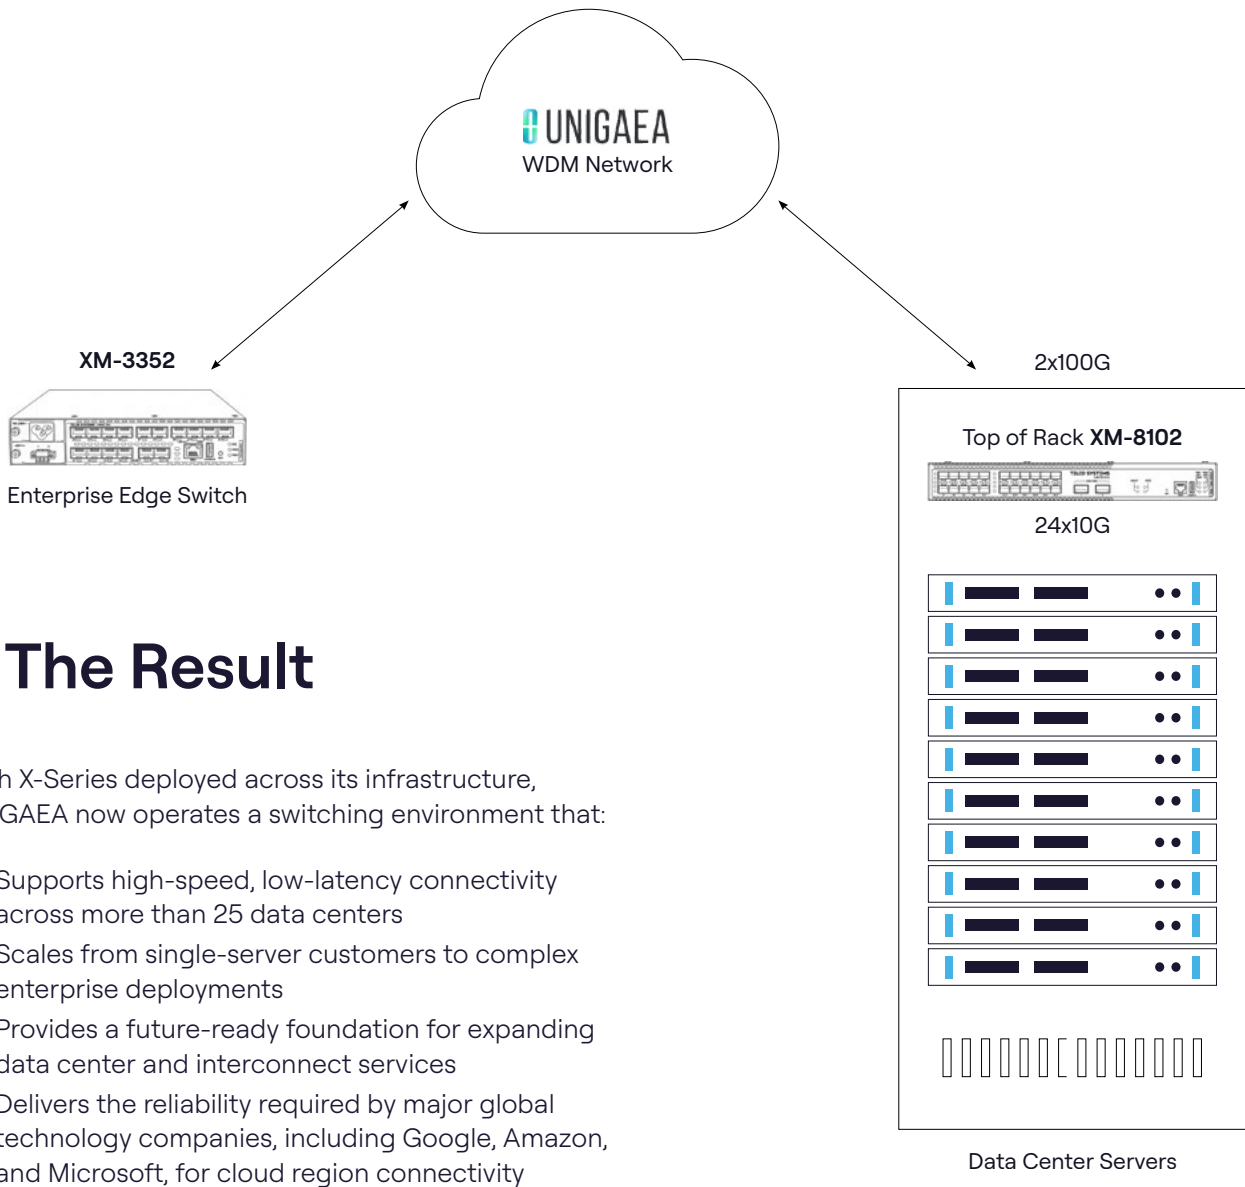

The Result

With X-Series deployed across its infrastructure, UNIGAEA now operates a switching environment that:

- Supports high-speed, low-latency connectivity across more than 25 data centers
- Scales from single-server customers to complex enterprise deployments
- Provides a future-ready foundation for expanding data center and interconnect services
- Delivers the reliability required by major global technology companies, including Google, Amazon, and Microsoft, for cloud region connectivity

By deploying the XM-8102 in data centers and the XM-3352 at the enterprise edge, UNIGAEA has built an end-to-end, carrier-grade switching architecture aligned with modern data center and enterprise connectivity demands.

BATM Networks enables global enterprises, communications service providers and system integrators to build and operate sophisticated virtual networks, with powerful edge devices, and endless application schemes. BATM networks products are successfully deployed at large carriers and enterprises around the world, delivering a resilient, secured, and flexible connectivity between thousands of branches and the cloud.

Want to talk with a solution expert? Reach out salesnetworks@batm.com